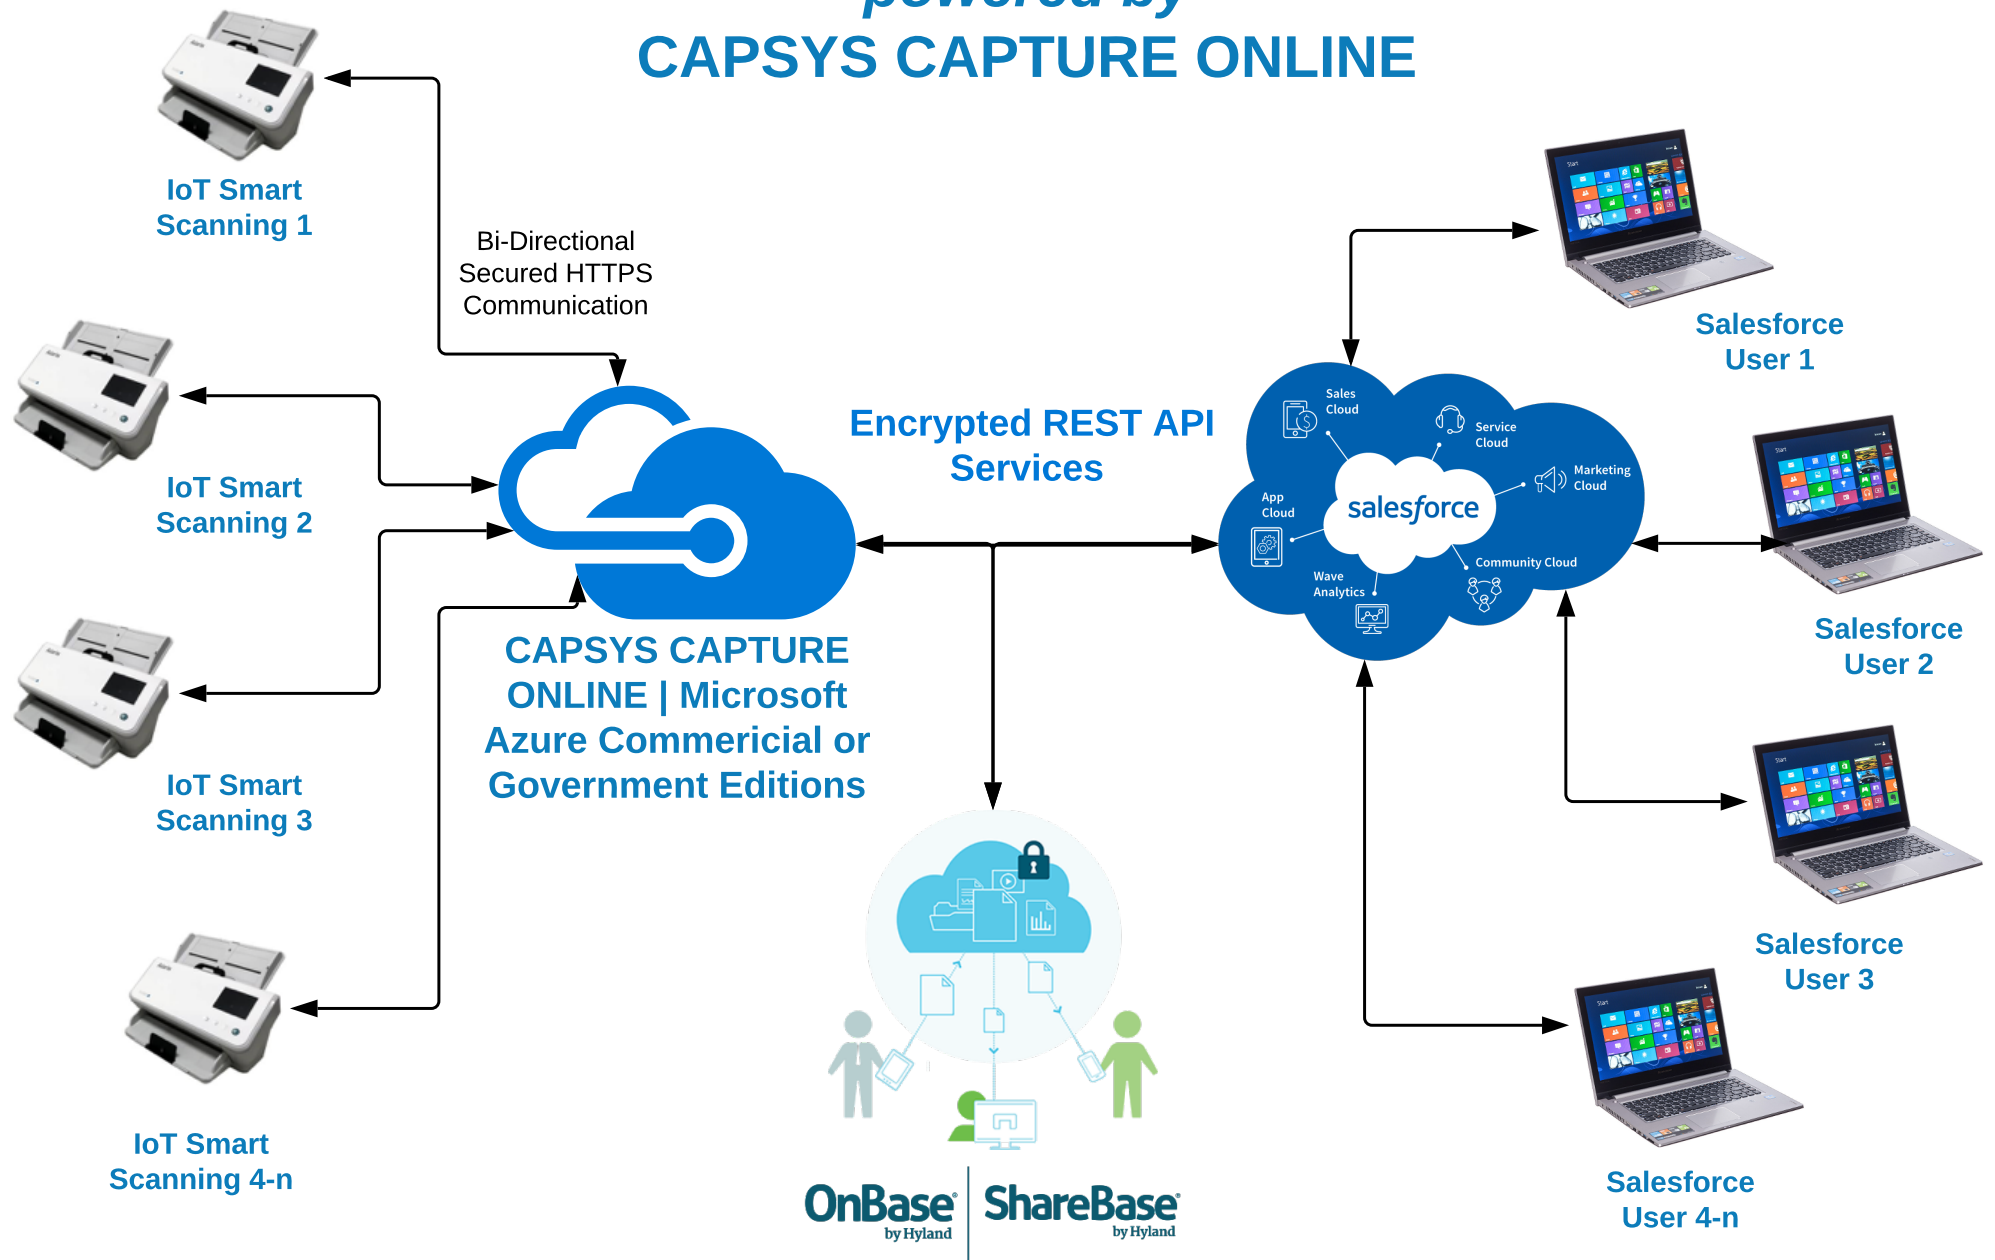

IoT Smart Connected Scanning | Salesforce CRM *powered by* CAPSYS CAPTURE ONLINE

Kodak alaris

CAPSYS | CAPTURE
ONLINE